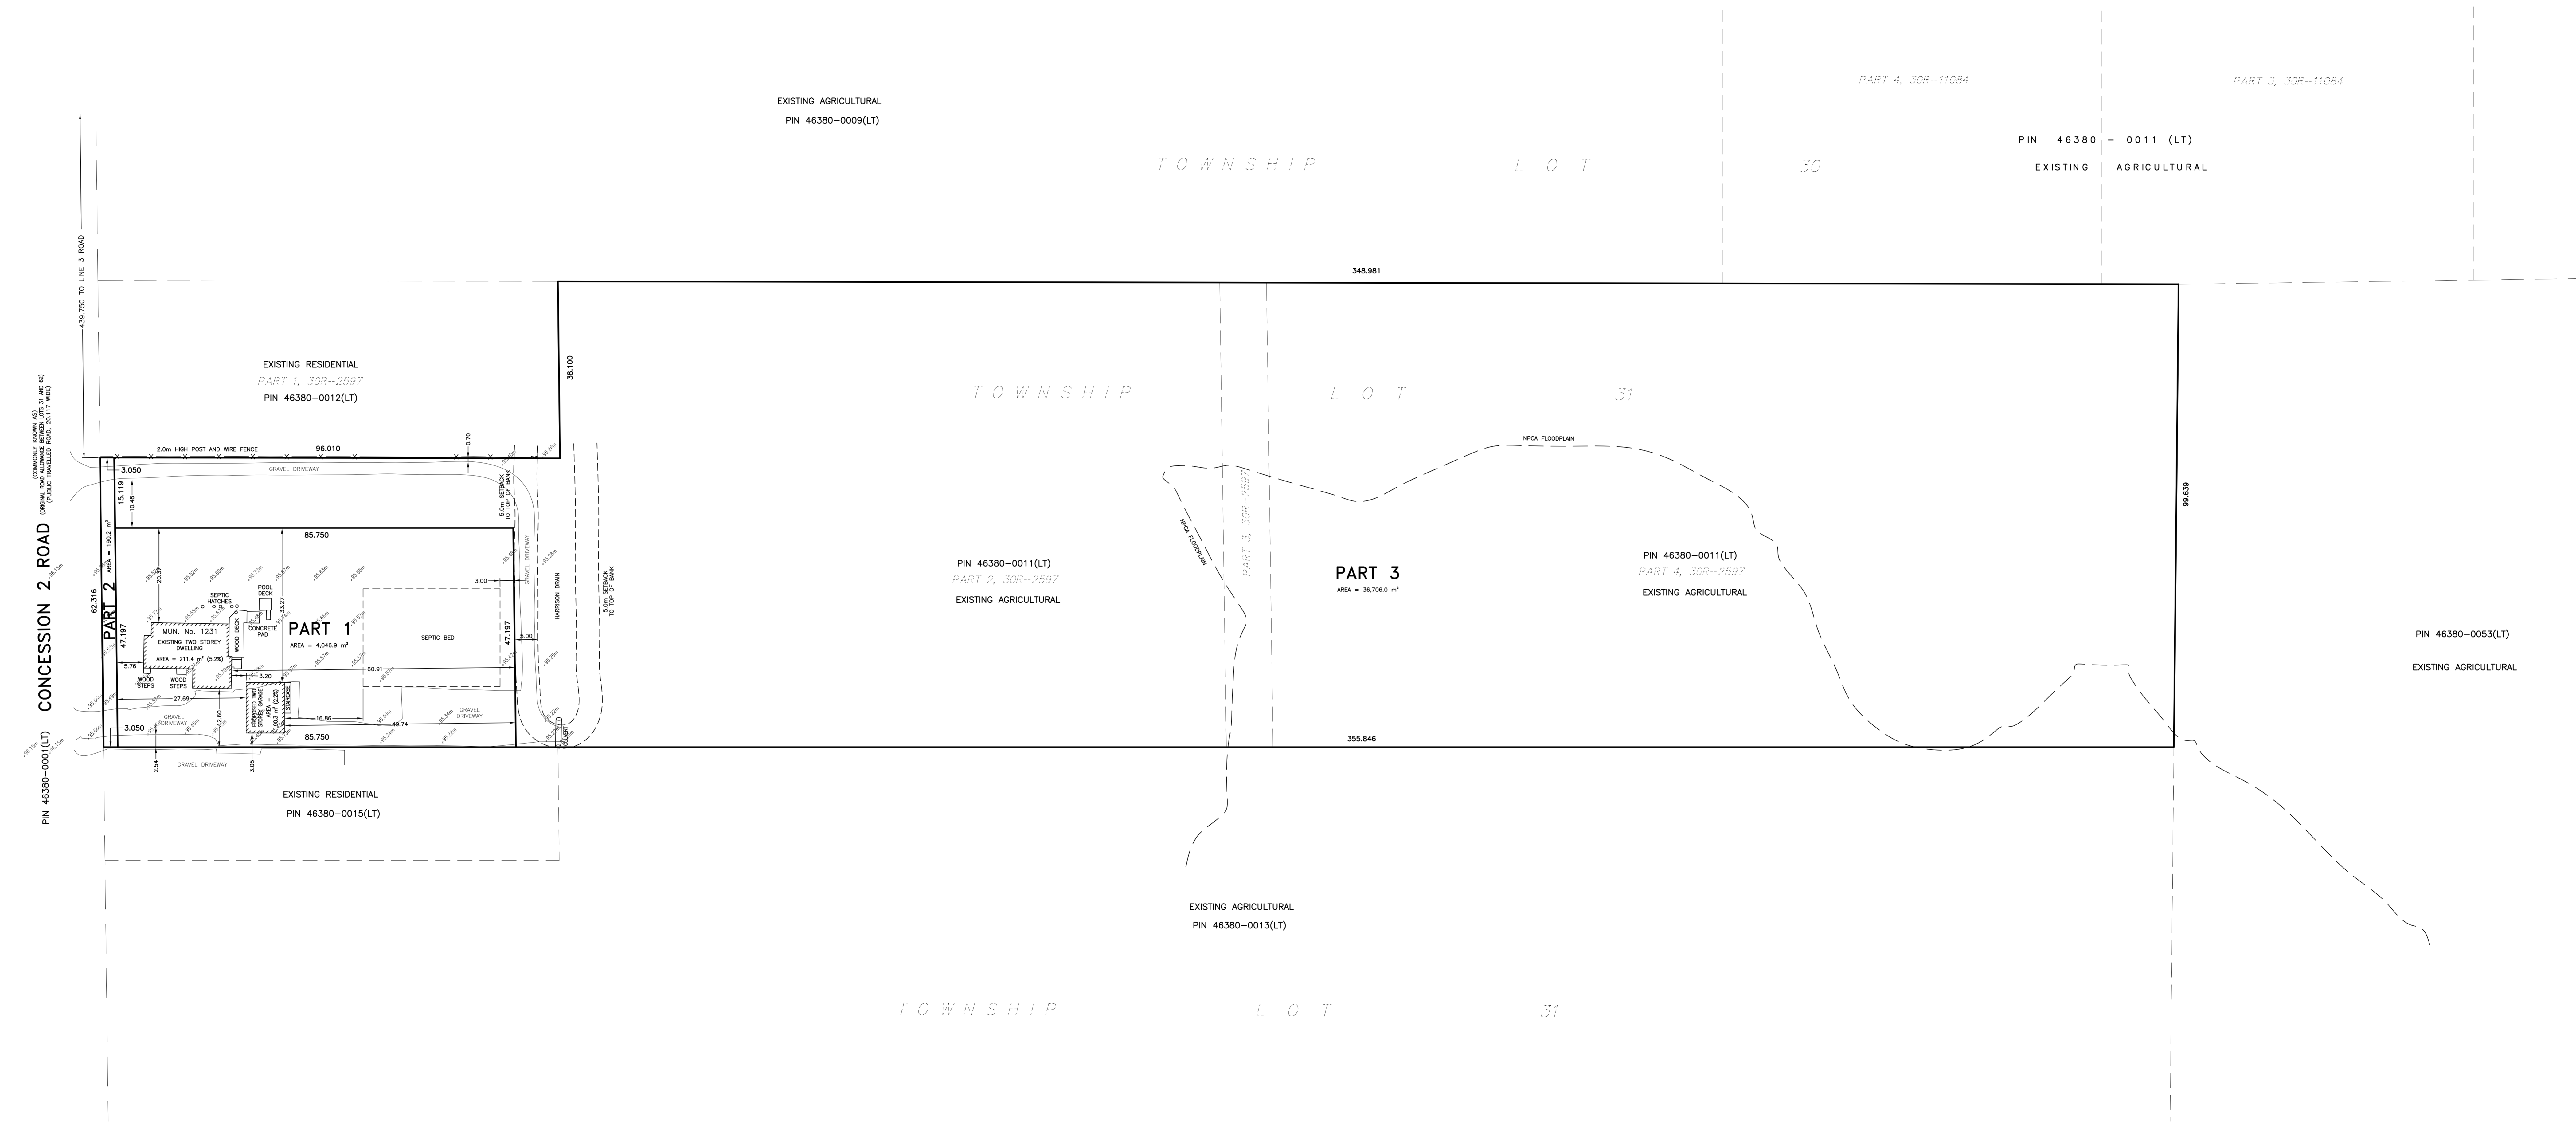

SCALE 1:500 METRIC
 10m 5m 0 10m 20m

Brent Larocque O.L.S.
 APRIL 28, 2026 BRENT LAROCCQUE
RICHARD LAROCCQUE LIMITED
 ONTARIO LAND SURVEYORS & CONSULTANTS
 12 LYMAN STREET, ST. CATHARINES, ONTARIO
 905-688-1413
 6385 COLBORNE STREET, NIAGARA FALLS, ONTARIO
 905-358-8400
 www.larocqueinc.com