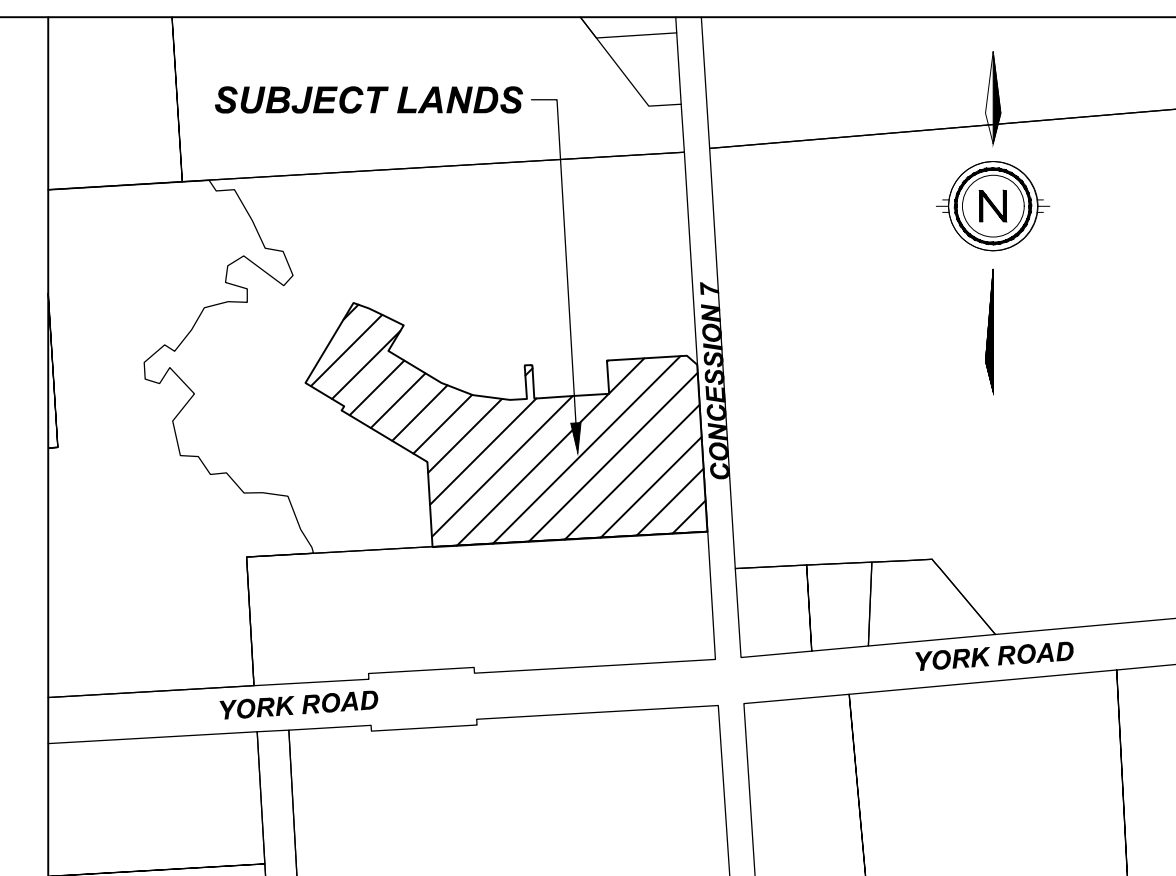

MODERO ESTATES - BLOCK 84

NIAGARA-ON-THE-LAKE

KEY PLAN
N.T.S.

COLOUR DEMONSTRATION PLAN

LEGAL DESCRIPTION

PART OF TOWNSHIP LOTS 180 & 181
(GEOGRAPHIC TOWNSHIP OF NIAGARA)
TOWN OF NIAGARA-ON-THE-LAKE

CONCEPTUAL FOR ILLUSTRATION PURPOSE ONLY

#	REVISION	DATE	INIT
0	ISSUED FOR ILLUSTRATION ONLY	2026-03-07	TA

DRAWING TITLE	DRAFTING	TA
BLOCK 84 COLOUR DEMONSTRATION PLAN	DATE	MARCH 7, 2026
	PRINTED	MARCH 7, 2026
	SCALE	1:500
	DWG No.	REV
	2130-CD1	0